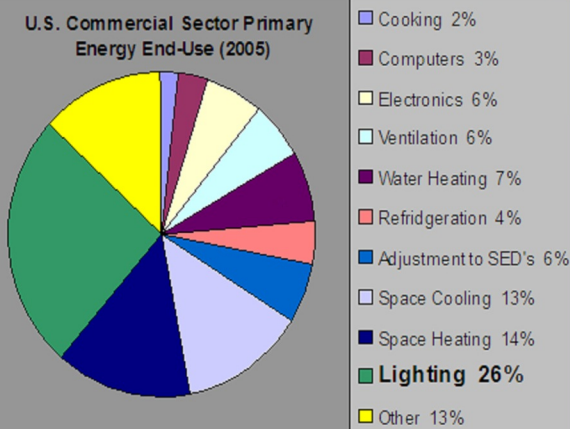

# Interior Lighting Upgrade / Retrofit

Take advantage of incentives offered by Rocky Mountain Power when you install qualifying high efficiency lighting. In some cases this program is paying up to 50% of the cost of an upgrade / retrofit.

## The cost of Light